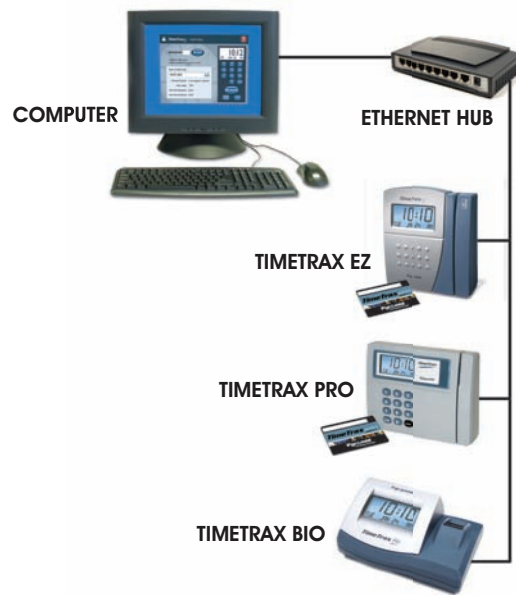

ETHERNET Unlimited number of Pyramid Ethernet terminals regardless of technology

ETHERNET Swipe in and out from any TimeTrax Ethernet Terminal

ETHERNET Ethernet LAN and WAN compatible with multi-time zone functionality

ETHERNET Optional Time Source Synchronization from Pyramid Wireless Master Clock System

ETHERNET Unlike USB, cable length has no impact on communication performance. Not required to be tethered to a PC.

Kit Includes:

Biometric terminal, TimeTrax software, power supply, cables and instruction manual

Warranty:

1-year manufacturer's limited warranty with free product replacement and 90-days of free software support. Extended service/support plans are available through Pyramid.

Specifications:

Weight: 1 lb.   Dimensions: 2.3"H x 5.75"W x 4"D
Voltage: Standard 115v, 50Hz

System Requirements:

Windows® 2000 SP4, XP, Windows NT®, Windows® Vista™.

For more time keeping solutions for your business, visit Planet On The Clock, inc. online at:
www.TimeClockExperts.com

Pyramid Technologies, LLC

45 Gracey Avenue, Meriden, CT 06451

Toll Free: 888.479.7264 • Fax: 203.237.9497

UNLIMITED TERMINALS REGARDLESS OF TECHNOLOGY