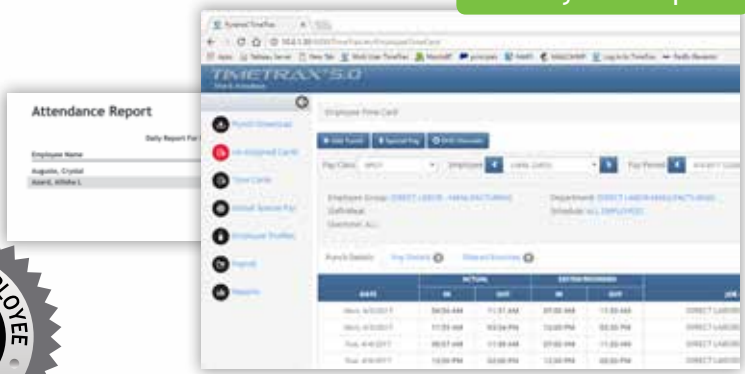

- Scans employee finger to positively identify each employee and record punches¹
- Audible beep and card number screen display confirms successful employee punch
- Eliminates need for paper time sheets or time cards
- Includes TimeTrax™ time and attendance software
- Downloads employee punches to PC software
- Accommodates unlimited employees with **Employee Upgrades**²
- Holds up to 6,000 punches between downloads
- Enables employee time card editing
- Features payroll reports
- Manages weekly, bi-weekly, semi-monthly or monthly pay periods

¹Time Clock terminal does not store actual fingerprint.

²Employee software upgrades & additional terminals sold separately.

Registers up to 1000 employee finger scans per terminal.

Holds up to 6000 punches per terminal, per download.

Increase savings by adding terminals.

17 Analytical Reports

Model TTELITEEK

SPE (Savings Per Employee) : Average Annual Savings of \$2,519.40 per employee based on 19 minutes saved per day @ US Dept. of Labor 2012 Average Hourly Wage including Benefits.