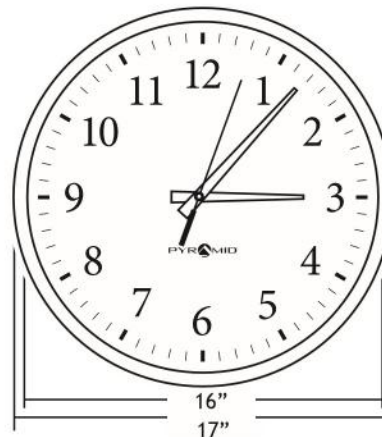

17" Clock Series