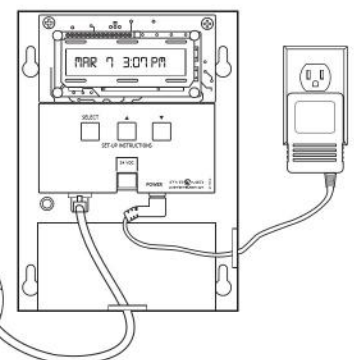

PART#	DIMENSIONS (DIA x D)	WEIGHT
5200	13.25" x 2	3.10lbs
5217N	17" x 2	3.75lbs
Warranty	1-Year manufacturer's limited warranty	
Guarantee	30-Day money back guarantee	
Includes	Clock wire harness, security mounting bracket & key, wall mounting template, security mounting bracket	

ACCESSORIES

PART#	DESCRIPTION
7000	Master Clock
42443	Dual Analog & Digital Ceiling Bracket
42281	Wall Clock Security Mount Replacement Key
41270	Y Splitter
41269	Cable 50' BCD
41314	Cable 100' BCD
42320	Dual 13" Analog Clock Wall Bracket
42443	Dual Analog & Digital Clock Ceiling Bracket
42314	15" Wire Clock Guard
42315	19" Wire Clock Guard
42690	16.5" Polycarbonate NEMA4 Clock Cover
42606	Analog Security Mount Replacement

13" Clock Series

17" Clock Series

Simple Setup.

Simply connect the clocks to the 7000 Master Clock (sold separately) using RF45 BCD cable.