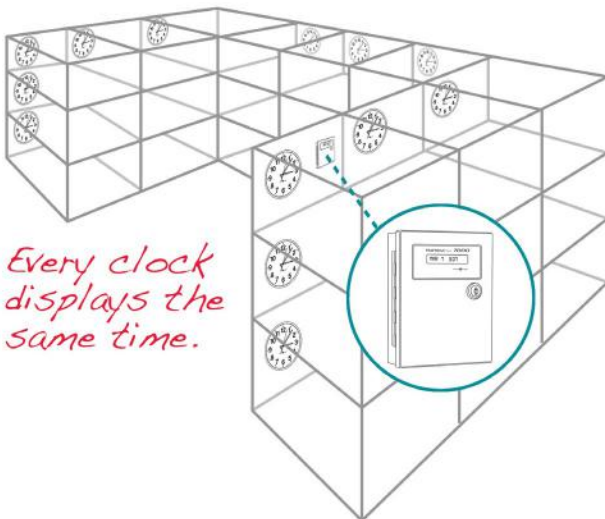

5200/5217N Synchronized Analog Clocks

Put everyone on the same page with synchronized timekeeping over multiple departments or work stations. Staff is accountable and punctual, schedules are standardized, productivity is improved, and operations run more efficiently.

TimeTrax Sync™ Synchronized Analog Clocks receive time signal from 7000 Master Clock (sold separately). Can be used as replacement clock for Simplex 3-wire synchronized clock systems. Features low profile black bezel with non-glare shatterproof polycarbonate lens and includes anti-theft wall bracket for safe and secure mounting. Automatically adjusts for Daylight Saving Time. Choose from 13" (5200) or 17" (5217N) sizes. Ideal for school, office or anywhere precise time source is required.

Every clock displays the same time.

- o Receives BCD time signal from 7000 Master Clock (sold separately) or 58th/59th sync signal
- o Replacement clock for Simplex 3-wire synchronized clock systems
- o Standard 12-hour analog clock face
- o Available in 13" (5200) or 17" (5217N) models
- o Non-glare, shatterproof polycarbonate lens
- o Sleek, low profile, durable ABS black casing
- o Includes security mounting bracket
- o Wide range of enhanced viewing and protective accessories, including wall and ceiling brackets and wire guards (sold separately)
- o 105-120V AC/60HZ OR 24V DC (RJ45 Connection)
- o Automatic Daylight Saving Time adjustment
- o Made in USA