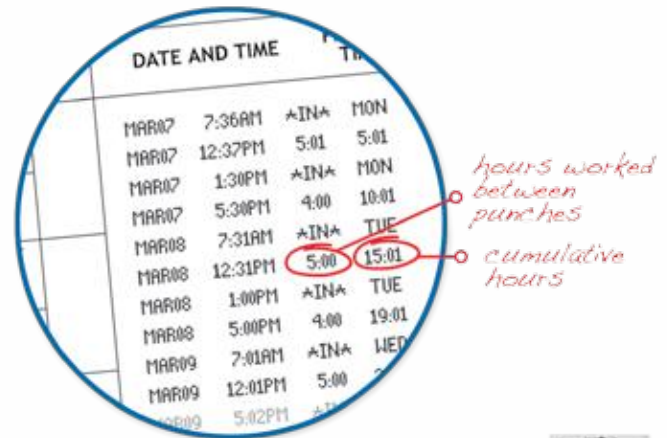

¹replace ribbon every 6 months for optimum performance

SPECIFICATIONS	
Part#	5000
Size (WXHxD)	7in x 7.25in x 6.5in (17.8cm x 18.4cm x 16.5cm)
Weight	3.5lbs. (1.6kg)
Power	100-240VAC, 50/60Hz
Color	Black
Mounting	Wall or desktop
Warranty	1-year manufacturer's limited warranty
Employee Capacity	100
Loading	Top
Time Format	12 Hour (AM/PM) or 24 Hour (Military)
Display	Time, date & day of the week
Time Card Alignment	Automatic
Language Printing	English, Spanish, French
Auto Payroll Calculations	Weekly, bi-weekly, bi-monthly or monthly
Rounding Rules	5, 10 & 15 minute

ACCESSORIES	
PART #	DESCRIPTION
5000R	Replacement Ink Ribbon Cartridge
44100-10	Time Cards (100pk)
400-X	25 Capacity Expandable Time Card Rack
300-1	Heavy Duty Metal Time Card Rack
5300	24Volt Bell Ringer Relay (1 zone)
41361	6in 24Volt Bell
41392	8in 24Volt Bell
5200	13in Analog Clock
DIG-4B	4in, 4-digit Red LED Digital Clock (stand alone)
41357G	4in, 4-digit Red LED Digital Clock