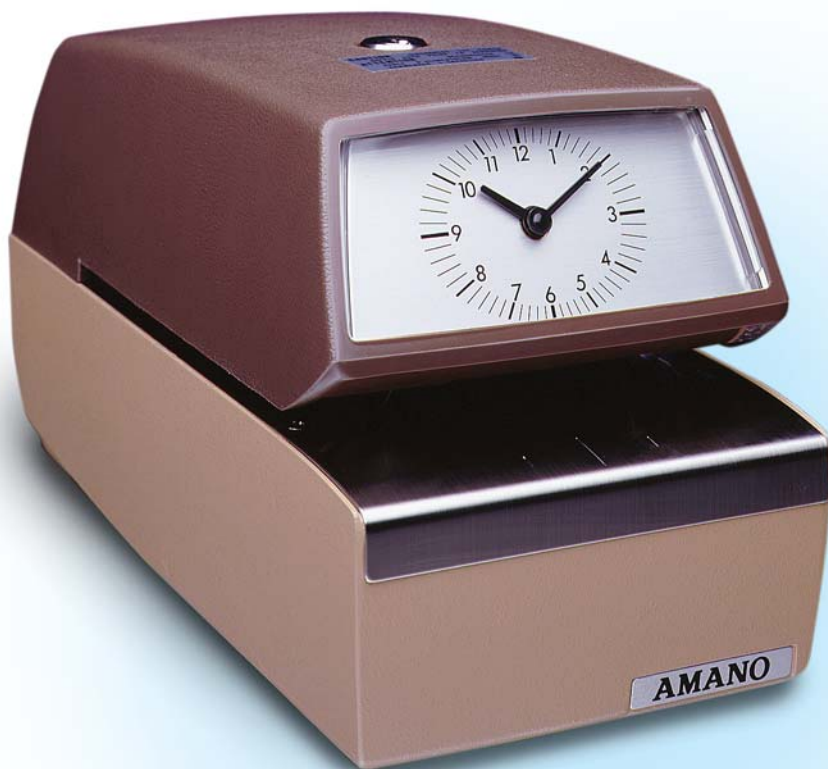

AMANO® T I M E S O L U T I O N S

4700/4800

Series

*Automatic Time
& Date Stamp*

Automatic Time & Date Stamp

4700/4800

TO PLACE AN ORDER CALL: 866-487-4751
OR VISIT: WWW.TIMECLOCKEXPERTS.COM

SPECIFICATIONS

POWER SUPPLY

100/120 VAC ± 10%, 50/60 Hz

POWER CONSUMPTION

Normal 1.5 W Max. 255 W

HUMIDITY

10% ~ 90% (no condensation)

DIMENSIONS

5-1/2"W x 6-1/4"H x 10-3/8"D (140W x 160H x 270D mm)

WEIGHT

13.2 lbs (6 kg)

Specifications are approximate and are subject to change without notice.

FEATURES

- Automatic print ◀
- Single-motor operation ◀
- Adjustable print position ◀
- Automatic ribbon advance and reverse ◀
- Easy ribbon replacement ◀
- Upper and/or lower inscription plates ◀
- Consecutive numbering ◀