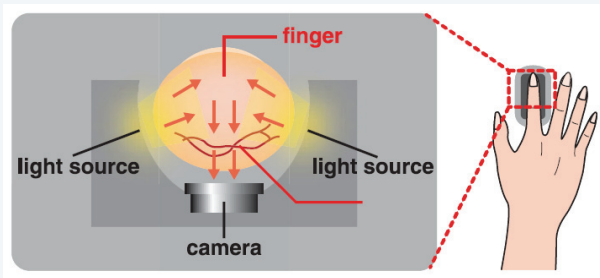

TO PLACE AN ORDER CALL: 866-487-4751

AMANO® TIME SOLUTIONS

Time Guardian® Fingerprint

Complete Biometric Time Clock System

Time Guardian® FPT-40 is an employee time tracking system designed to eliminate “buddy punching” through fingerprint recognition. This economical biometric time clock system minimizes payroll management, while saving you money on your bottom line. It also eliminates the cost of issuing and reissuing cards and badges and reduces manual calculation errors. The Time Guardian® FPT-40 interfaces with most common payroll applications, thereby providing a complete turn-key solution to accurately and efficiently manage your payroll.

Complete Automated Time Clock System

Time Guardian® Fingerprint

SPECIFICATIONS

CAPACITY

100 employee standard capacity (can be upgraded to 250 employees)

TERMINALS

Dimensions: 7.90" x 5.35" x 1.96" (200mm x 136mm x 50mm)